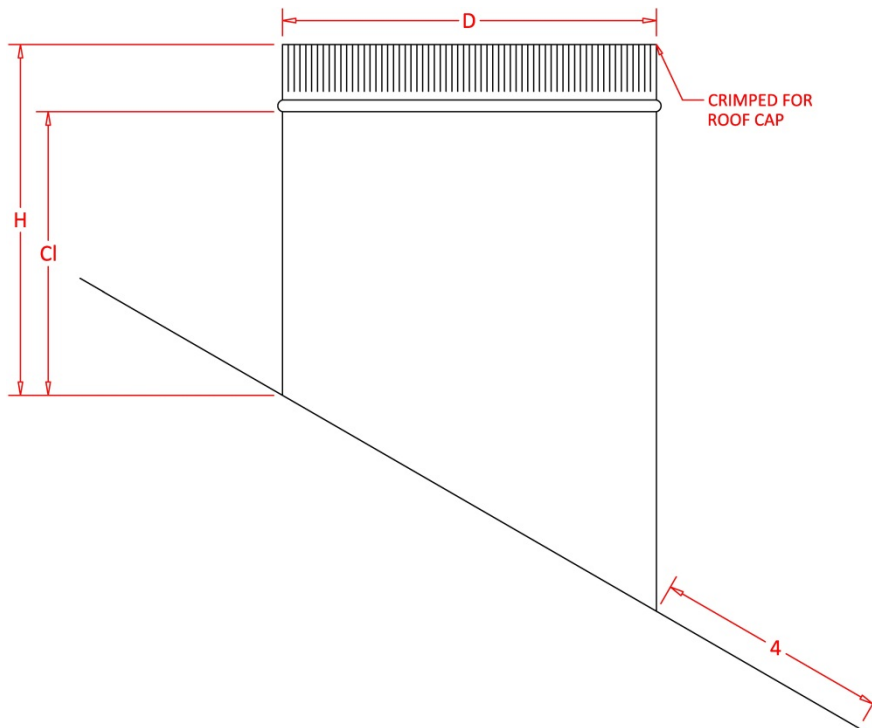

FAMCO

ROOF VENTS

PITCHED BASE ROUND VENT- PB__

PITCHED BASES (PITCH RANGES $\frac{1}{2}$ - $2\frac{1}{2}$)					
ITEM #- PITCH	SIZE	D	H	CI	FREE AREA IN²
PB4- $\chi/12$	4	4	5 $\frac{1}{2}$	4	7.07
PB6- $\chi/12$	6	6	7 $\frac{1}{2}$	6	12.57
PB8- $\chi/12$	8	8	7 $\frac{1}{2}$	6	19.63
PB10- $\chi/12$	10	10	9 $\frac{3}{4}$	8	28.27
PB12- $\chi/12$	12	12	9 $\frac{3}{4}$	8	38.48
PB14- $\chi/12$	14	14	9 $\frac{3}{4}$	8	50.26
PB16- $\chi/12$	16	16	9 $\frac{3}{4}$	8	63.62
PB18- $\chi/12$	18	18	9 $\frac{3}{4}$	8	78.54
PB20- $\chi/12$	20	20	11 $\frac{3}{4}$	10	113.10
PB22- $\chi/12$	22	22	11 $\frac{3}{4}$	10	153.94
PB24- $\chi/12$	24	24	11 $\frac{3}{4}$	10	201.06

FRESH AIR MANUFACTURING CO.
Technologies in Ventilation

649 N. Ralstin St., Meridian, ID 83642 * (208)884-8931 * (800)-234-1903 * FAX: (208)884-8943