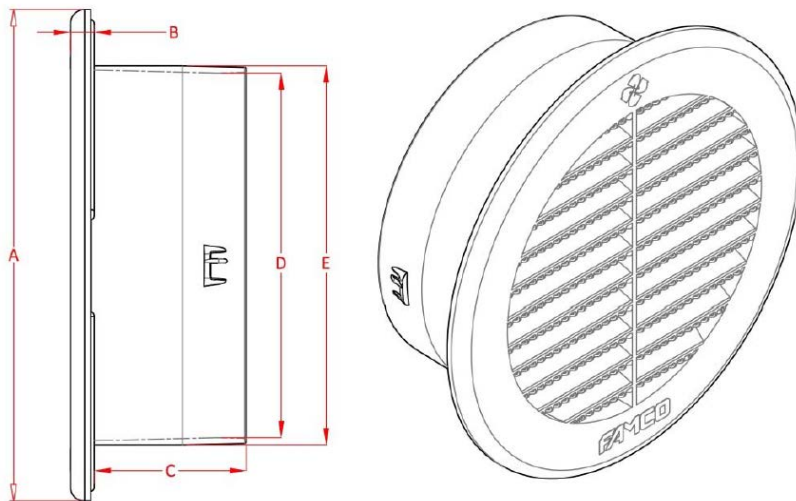

SOFFIT & FOUNDATION VENTS

UNDER EAVE VENT- UEV6

PLASTIC UNDER EAVE VENT							
ITEM#	SIZE (in)	A	B	C	D	E	FREE AREA(IN ²)
UEV6	6	7 11/16	3/8	2 3/8	5 11/16	5 15/16	20.32

FRESH AIR MANUFACTURING CO.
Technologies in Ventilation