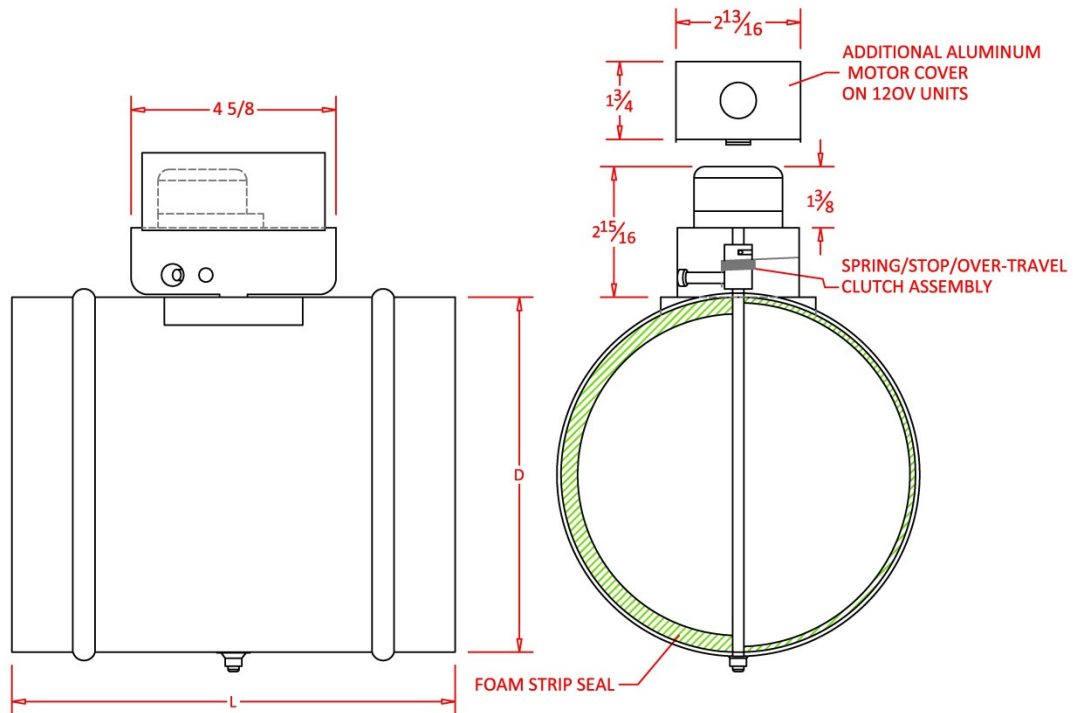

- Available in 24 VAC or 120 VAC
- Normally open or normally closed (Spring return)
- Tight seal provides positive closure
- Adjustable flow control standard (N/A with end-switch models)
- Optional end-switch available

MOTORIZED DAMPERS		
SPRING CLOSED (NORMAL) / POWER OPEN		
ITEM #	D	L
ADC4__	4	10
ADC5__	5	10
ADC6__	6	10
ADC7__	7	10
ADC8__	8	10
ADC10__	10	10
ADC12__	12	12
ADC14__	14	14
ADC16__	16	16

MOTORIZED DAMPERS		
SPRING OPEN (NORMAL) / POWER CLOSED		
ITEM #	D	L
ADO4__	4	10
ADO5__	5	10
ADO6__	6	10
ADO7__	7	10
ADO8__	8	10
ADO10__	10	10
ADO12__	12	12
ADO14__	14	14
ADO16__	16	16