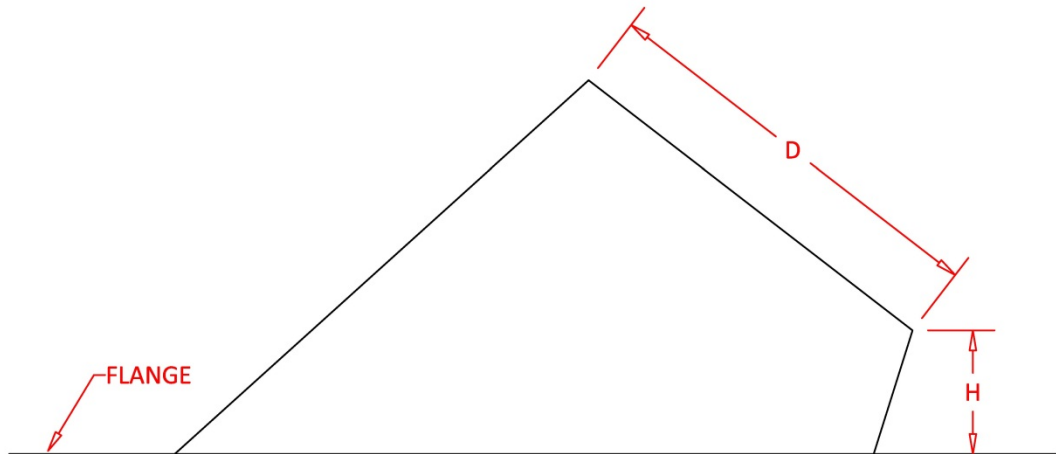

FAMCO

PIPE FLASHING

ADJUSTABLE PIPE FLASHING 7/12- 12/12- GH__

PIPE FLASHING (PITCH RANGE 7/12 - 12/12)				
ITEM #	SIZE	D	H	FLANGE
GH2	2	2 1/8	4	13 x 13
GH3	3	3 1/8	4	15 x 15
GH4	4	4 1/8	4	15 x 16
GH5	5	5 1/8	4	16 x 18
GH6	6	6 3/16	4	18 x 20
GH7	7	7 3/16	4	18 x 20
GH8	8	8 3/16	4	19 x 25
GH9	9	9 3/16	5	20 x 24
GH10	10	10 3/16	5	21 x 26
GH12	12	12 1/4	5	24 x 30
GH14	14	14 1/4	5	29 x 34
GH15	15	15 1/4	4	30 x 36
GH16	16	16 1/4	7	28 x 36
GH17	17	17 1/4	7	29 X 40
GH18	18	18 1/4	7	30 X 41
GH19	19	19 1/4	7	32 X 43
GH20	20	20 1/4	7	34 X 47

DOUBLE WALL PIPE FLASHING (PITCH RANGE 7/12 - 12/12)				
ITEM #	SIZE	D	H	FLANGE
GHB3	3.5	3 5/8	4	14 13/16 x 19 13/16
GHB4	4.5	4 11/16	4	14 13/16 x 19 13/16
GHB5	5.5	5 11/16	4	16 13/16 x 22
GHB6	6.5	6 11/16	4	16 13/16 x 22
GHB7	7.5	7 3/4	4	18 13/16 x 24 13/16
GHB8	8.5	8 3/4	4	18 13/16 x 24 13/16
GHB10	11	11 1/4	4	22 x 30
GHB12	13	13 1/4	4	24 x 34

FRESH AIR MANUFACTURING CO.
Technologies in Ventilation

649 N. Ralstin St., Meridian, ID 83642 * (208)884-8931 * (800)-234-1903 * FAX: (208)884-8943