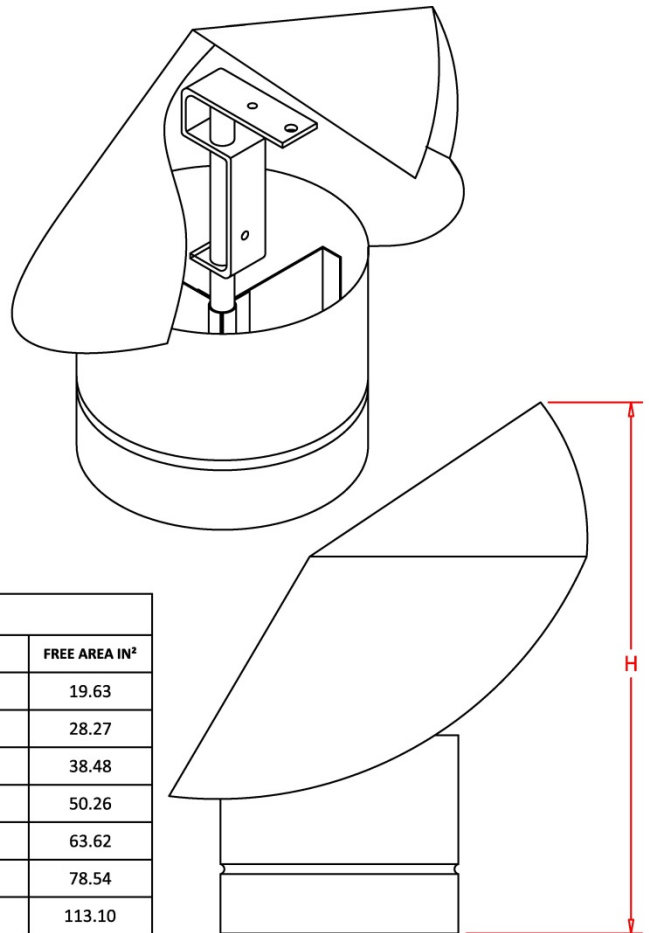

CHIMNEY CAPS

WIND DIRECTIONAL CAP- WDC__

WIND DIRECTIONAL CAP		
ITEM #	GALVANIZED	STAINLESS
WDC5_	WDC5	WDC5SS
WDC6_	WDC6	WDC6SS
WDC7_	WDC7	WDC7SS
WDC8_	WDC8	WDC8SS
WDC9_	WDC9	WDC9SS
WDC10_	WDC10	WDC10SS
WDC12_	WDC12	WDC12SS
WDC14_	WDC14	WDC14SS

- Increases the efficiency of a stove or fireplace
- Used for chimney exhaust or building ventilation
- Can be used with a single, double, or triple wall pipe (requires WCA adapter) or vent base
- Constructed for strength and durability
- Available in stainless or galvanized steel

FAMCO

CHIMNEY CAPS

WIND DIRECTIONAL CAP- WDC__

WIND DIRECTIONAL CAP					
ITEM #	SIZE (IN)	D	H	W	FREE AREA IN ²
WDC5	5	5	14 ½	11	19.63
WDC6	6	6	14 ½	11	28.27
WDC7	7	7	16	12	38.48
WDC8	8	8	16 ½	14	50.26
WDC9	9	9	19	16	63.62
WDC10	10	10	20	18	78.54
WDC12	12	12	24	21	113.10
WDC14	14	14	27	24	153.94