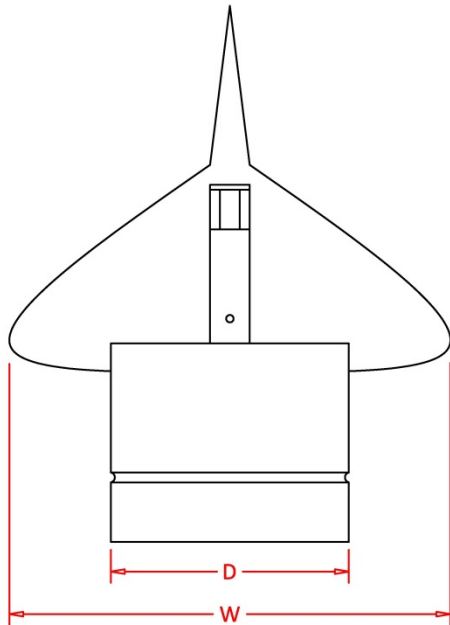

CHIMNEY CAPS

WIND DIRECTIONAL CAP- WDC__

WIND DIRECTIONAL CAP		
ITEM #	GALVANIZED	STAINLESS
WDC5_	WDC5	WDC5SS
WDC6_	WDC6	WDC6SS
WDC7_	WDC7	WDC7SS
WDC8_	WDC8	WDC8SS
WDC9_	WDC9	WDC9SS
WDC10_	WDC10	WDC10SS
WDC12_	WDC12	WDC12SS
WDC14_	WDC14	WDC14SS

- Increases the efficiency of a stove or fireplace
- Used for chimney exhaust or building ventilation
- Can be used with a single, double, or triple wall pipe (requires WCA adapter) or vent base
- Constructed for strength and durability
- Available in stainless or galvanized steel

FAMCO

CHIMNEY CAPS

WIND DIRECTIONAL CAP- WDC__

WIND DIRECTIONAL CAP					
ITEM #	SIZE (IN)	D	H	W	FREE AREA IN ²
WDC5	5	5	14 ½	11	19.63
WDC6	6	6	14 ½	11	28.27
WDC7	7	7	16	12	38.48
WDC8	8	8	16 ½	14	50.26
WDC9	9	9	19	16	63.62
WDC10	10	10	20	18	78.54
WDC12	12	12	24	21	113.10
WDC14	14	14	27	24	153.94